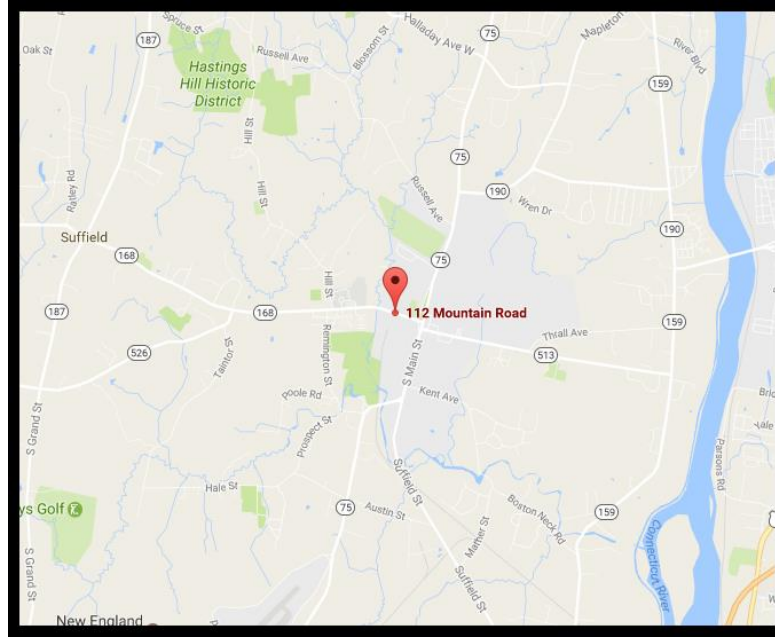

BRANCHES OPENED - MARCH 2016 to Present:

Suffield Branch: 112 Mountain Road
Suffield, CT 06078
Opened Wednesday, April 27, 2016
Geography of Suffield and West Suffield

South Windsor Office 152 Deming Street
South Windsor, CT 06074
Opened: February 18, 2020
Geographies: South Windsor

Relocated next door to :
176 Deming Street
September 20, 2021

Branches Closed from March 2016 to Present

Duncaster (Limited Service Office) 4/30/2022
40 Loeffler Rd
Bloomfield, CT 06002